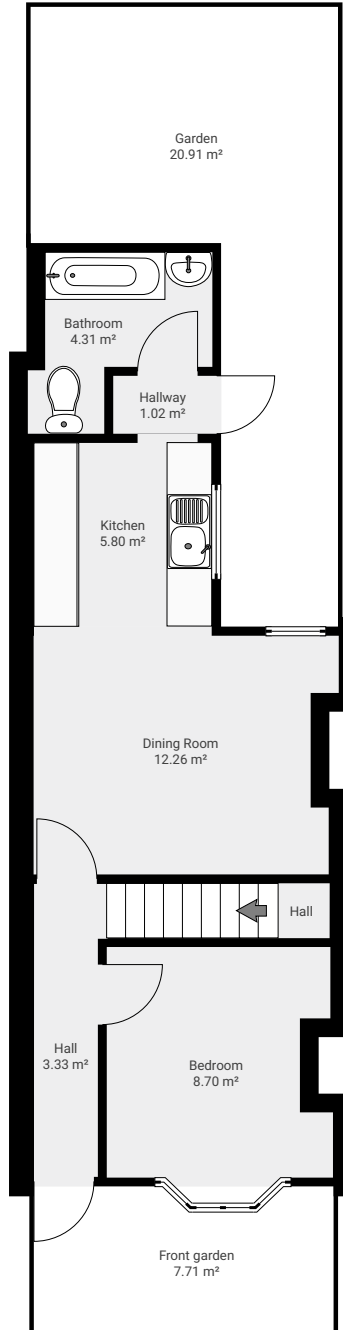

Project 4

CREATED ON
2023-06-14

DETAILS
Total area: 92.06 m²
Living area: 63.45 m²
Floors: 2
Rooms: 12

▼ **Ground Floor** TOTAL AREA: 66.18 m² • LIVING AREA: 37.57 m² • ROOMS: 7

▼ **1st Floor** TOTAL AREA: 25.88 m² • LIVING AREA: 25.88 m² • ROOMS: 5