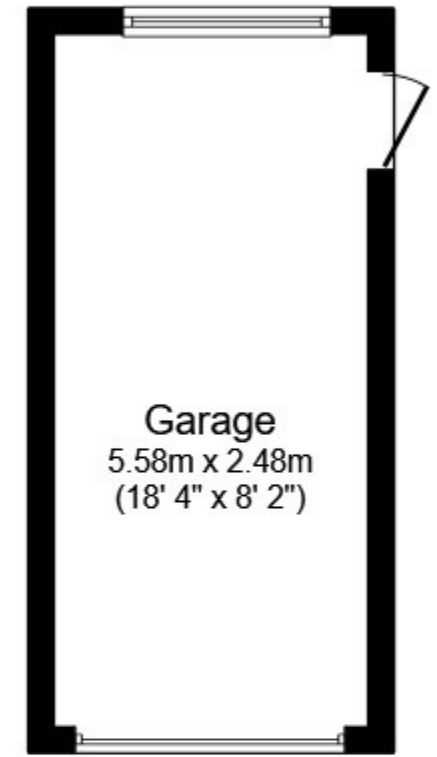

Ground Floor

First Floor

Attic Floor

Garage

Total floor area 97.5 m² (1,050 sq.ft.) approx

This floor plan is for illustrative purposes only. It is not drawn to scale. Any measurements, floor areas (including any total floor area), openings and orientation are approximate. No details are guaranteed, they cannot be relied upon for any purpose and they do not form part of any agreement. No liability is taken for any error, omission or misstatement. A party must rely upon its own inspection(s).