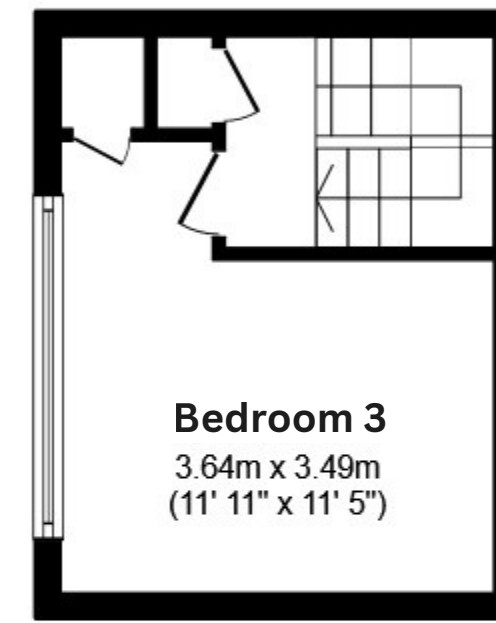

Ground Floor

First Floor

Attic Floor

Garage

Total floor area 97.5 m² (1,050 sq.ft.) approx

This floor plan is for illustrative purposes only. It is not drawn to scale. Any measurements, floor areas (including any total floor area), openings and orientation are approximate. No details are guaranteed, they cannot be relied upon for any purpose and they do not form part of any agreement. No liability is taken for any error, omission or misstatement. A party must rely upon its own inspection(s).